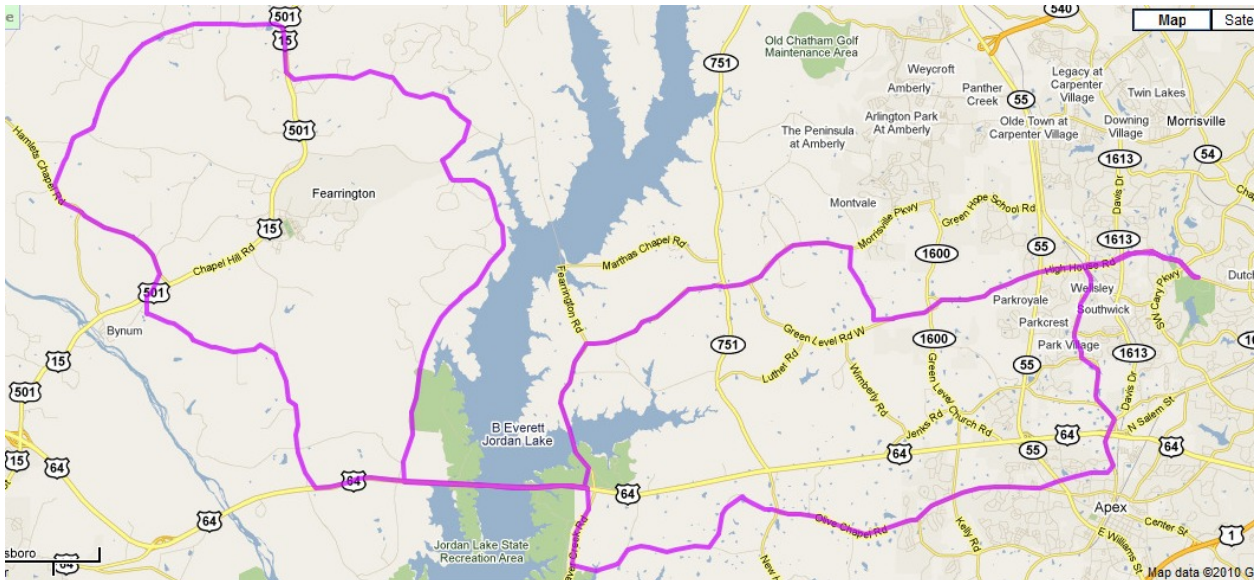

NCBC Summer Rally

July 11, 2010

100k

Start/Finish Bond Park
Leave 0830

“Celebration of Life for Bruce” in memory of cycling advocate Bruce Rosar. Plan to share memories at the Buehler Shelter in Bond Park from 1300 to 1500.

NCBC 2010 Summer Rally 100k					
Seq	At	Go	For	On	Comments
1	Start			Bond Park - Cary, NC	
2	0.0	Left	0.3	High House	Caution turning left out of Bond
3	0.3	Straight	1.8	Cross Cary Parkway	Traffic light - Right lane only
4	2.1	Left	0.3	Jenks Carpenter Rd	
5	2.4	Right	1.3	Jenks Carpenter Rd (SR 3011)	
6	3.7	Left	1.0	Holt Rd	
7	4.7	Left	0.4	Old Jenks Rd	
8	5.1	Right	0.9	Davis Dr/Salem Street	Traffic lights crossing under Hwy 64
9	6.0	Right	0.9	Apex Peakway	
10	6.9	Straight	0.2	Cross Hwy 55	Traffic light
11	7.1	Right	4.7	Olive Chapel Rd	Traffic light
12	11.8	Right	0.1	New Hill/Olive Chapel Rd	Caution intersection by church
13	11.9	Left	1.7	Olive Chapel Rd Exd	
14	13.6	Right	2.5	Tody Goodwin	
15	16.1	Right	1.3	Beaver Creek Rd	
16	17.4		33.0	SAG - Wilsonville Gas Station	short Traffic light crossing Hwy 64
17	17.4	Left	4.7	Hwy 64	Single file on shoulder only
18	22.1	Right	2.5	Mt Gilead Church Rd	
19	24.6	Left	2.4	Bynum Ridge Rd	
20	27.0	Right	0.3	Bynum Rd	
21	27.3	Right	0.4	Hwy 15/501	Caution - Single file
22	27.7	Left	2.6	Hamlets Chapel Rd	Caution - left turn
23	30.3	Right	5.2	Manns Chapel Rd	
24	35.5			SAG - Kangaroo Station	
25	35.5	Right	0.9	Hwy 15/501	
26	36.4	Left	3.6	Lystra Rd	Caution - left at traffic light
27	40.0	Right	0.8	Jack Bennett Rd	
28	40.8	Right	6.4	Big Woods Rd	
29	47.2	Left	3.2	Hwy 64	Caution - left turn - no traffic light
30	50.4			SAG - Wilsonville Gas Station	
31	50.4	Straight	2.6	Farrington Rd	
32	53.0	Right	2.6	Holland Chapel	
33	55.6	Right	0.1	Hwy 751	Single file - caution left turn
34	55.7	Left	2.3	Lewter Shop Rd	
35	58.0	Right	1.4	White Oak Church Rd	
36	59.4	Left	3.0	Green Level West	
37	62.4	Straight	1.3	High House	Cross Hwy 55 - Traffic light
38	63.7	Straight	1.1	Cross Davis Drive	Traffic light
39	64.8	Straight	0.4	Cross Cary Parkway	Traffic light
40	65.2	Right		Bond Park - Cary, NC	Climb = 3,358'
This ride supports The Peloton Project group ride protocol Stop at red (Obey traffic lights and stop signs) Share the road (Ride two abreast and let cars pass quickly) Signal your moves (Behave predictably and responsibly) Show the way (Be responsible in leading the pack) Speak up (Communicate hazards in group) Slide left (Anticipate Left turns)					
Emergency:			911		Yellow
Rider Assistance:			Race Director: 919-924-3039